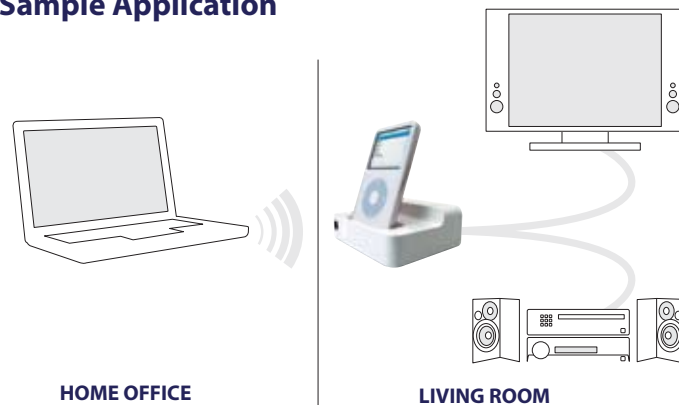

Use the S-video output and the audio interface to share your favourite tunes, videos or podcasts on your stereo or TV via the wiDock with friends and family. Audio cable included.

802.11b/g Standard for wireless connection to your PC or Mac. All you have to do is press the wiDock's synchronization button for the docked iPod to synchronise with iTunes on your computer. Just keep in mind that the wireless transfer is slower than a wired USB connection.

Manage up to 5 iPods. The wiDock synchronizes each docked iPod automatically to its own pre-configured computer (computer to link). That means that every member of the family can use the wiDock to update their own iPod with the latest songs, podcasts and videos from their own iTunes library.

Easy to install. The installation wizard on the included CD-ROM makes it very easy to configure the wiDock. Installation requires only a few mouse clicks.

iPod charging station. When the wiDock is connected to a power source the docked iPod is being charged.

Sample Application

wiDock
wireless dock for iPod®
SX-DAD002

SILEX-Facts and Special Services

SILEX TECHNOLOGY can look back on more than 30 years of experience and quality. Many leading manufacturers of IT peripherals utilize SILEX TECHNOLOGY's networking technology as OEM (Original Equipment Manufacturer) components for their own products. Products like **print servers**, **USB servers** or **serial device servers** as well as **biometric products** or this unique wireless **iPod solution** offer you your own choice of SILEX products to explore their advantages and experience the quality leading manufacturers have been trusting for many years.

SILEX TECHNOLOGY is also known for its outstanding services. Every SILEX product is backed by SILEX TECHNOLOGY's **lifetime support**. For high-quality products as these, this is an easy task. The services are free and available to our customers through the following communication channels: free **telephone support**, **e-mail support** as well as online support. The online support function is available in situations that require additional explanations. The SILEX support technician connects remotely to your system and shows you directly on your display how to implement the solution. You can also at any time participate in the ongoing development of SILEX products. Firmware upgrades are available to you for downloading from our website free of charge.

Specifications

Wireless LAN	IEEE802.11b/g
Wireless Security	WPA2 (AES), WPA (TKIP/AES), WEP (64/128bit)
Wired LAN Interface	10 Base-T/100 Base-TX (auto detect)
Audio Interface	3.5 mm stereo audio output (cable included)
Video Interface	S-video output
Supported Operating Systems	Windows 2000/XP, Vista, Mac OS X 10.2.7-10.4.x (PowerPC version), Mac OS X 10.4.x (Intel version)
Supported Protocols	TCP/IP
Configuration	Installation wizard, web browser
Power supply	Universal AC-Adapter: AC 100-240V 50/60Hz
Power Consumption	9W (DC 5V 1.8V)
Compliances	FCC, CE, VCCI Class B
Package Content	wiDock (SX-DAD002), AC power adapter, iPod docking adapter (5), audiocable, CD-ROM with configuration programs and PDF user guide, installation instructions, warranty card (iPod or remote control not included)
Size	110 W x 90 D x40mm H
Weight	6.5 oz
Warranty	2 years

JCA-QMA2667
SILEX TECHNOLOGY, Inc.

Article Number : SX-DAD002

SILEX TECHNOLOGY is a registered trademark of SILEX TECHNOLOGY, Inc. iPod, iTunes, Mac, Mac OS are registered trademarks of Apple Computer, Inc. Other company or product names may be trademarks or registered trademarks of their respective owners. Technical information and specifications are subject to change without notice. © 2007 SILEX TECHNOLOGY Europe GmbH. All rights reserved.

Global Sales & Support:

European Headquarters
SILEX TECHNOLOGY Europe GmbH
+49-2159-6750-10
Toll-free hotline Germany:
0800-7453938
www.silexeurope.com
> contact@silexeurope.com