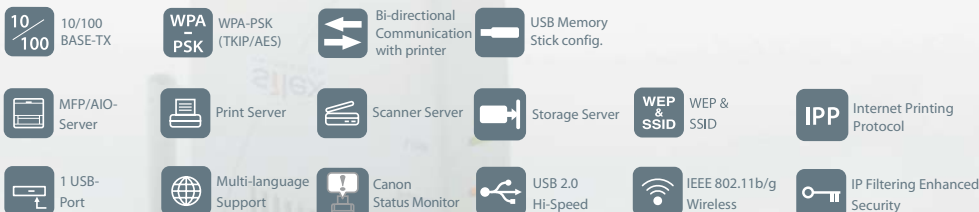

Key features

- ⦿ Printing, scanning, memory card storing and PC fax over a Wireless Local Area Network or LAN
- ⦿ Compatible with most Canon Multi-Function and USB printers
- ⦿ Easy wireless configuration with Windows® Connect Now support
- ⦿ Canon printer status monitoring support