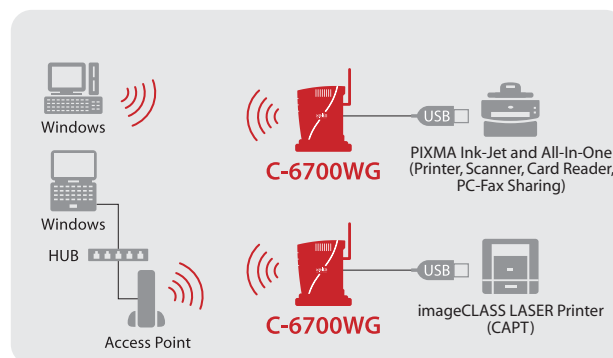

Network diagramm

Specifications

Wireless LAN	IEEE 802.11b/g
Wireless Security	WEP (64/128bit), SSID, WPA-PSK (TKIP/AES), WPA2
Wired LAN	10Base-T, 100Base-TX (Auto Sense)
USB Interface	USB2.0 Hi-Speed (A type) x 1
Operating Systems*	Windows Me/98/95, Windows 7/Vista/XP/2000, Windows Server 2008/2003
Supported Protocols	TCP/IP
Configuration	Setup Utility, Web Setup, TELNET, Windows Connect Now
Outer Dimensions	W: 36mm x D: 114mm x H: 138mm W: 1.42 x D: 4.49 x H: 5.43 in (Antenna and Stand not included)
Weight	172g / 5.55 oz (Antenna and Stand not included)
Power	AC Power Adapter, AC100-240V 50/60Hz
Power Consumption	Max 9W (DC5V 1.8A)
Content	C-6700WG, AC Power Adapter, CD-ROM (Setup Utility, Manual) Setup Guide, Warranty Card, Stand, Antenna

*) Network scanning, memory card reading and PC-Fax are available only for Windows 2000/XP/Vista.

Utility Software

Device Server Setup	Wizard style quick setup utility
CX Print	Client Software for Windows Printing
SX Virtual Link	For networking USB devices

JQA-QMA2667
sillex technology, Inc.

Canon® is a registered trademark of Canon Inc. sillex technology is a registered trademark of sillex technology, Inc. Other company or product names may be trademarks or registered trademarks of their respective owners. Technical information and specifications are subject to change without notice. © 2009 sillex technology europe GmbH. All rights reserved.

Global sales & support:

Europe Office
sillex technology europe GmbH
+49-2151-650090
Cost-free Hotline Germany:
0800-7453938 (SILEX EU)
www.sillexeurope.com
> contact@sillexeurope.com

Corporate Headquarters
sillex technology, Inc.
+81-774-98-3782
www.sillex.jp
> support@sillex.jp

US Office
sillex technology america, Inc.
+1-801-747-0656
Cost-free Hotline USA:
866-765-8761
www.sillexamerica.com
> contact@sillexamerica.com

China Office
sillex technology beijing, Inc.
+86-10-8497-1430
www.sillex.com.cn
> contact@sillex.com.cn